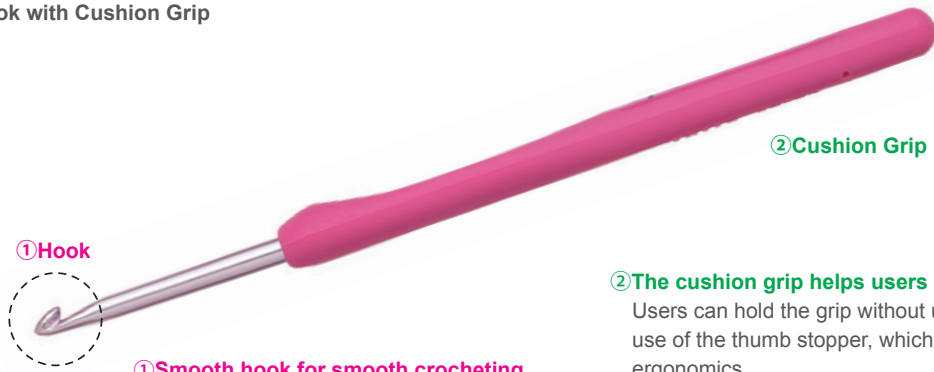

Crochet Hooks

ETIMO *Rose*

Pink gradation crochet hooks are loved all over the world

With their lovely gradation, different sizes are easily distinguishable and you can enjoy crocheting in a bright mood.

Crochet Hook with Cushion Grip

① Hook

① **Smooth hook for smooth crocheting**

The hook with a fine finish enables users to catch a yarn easily and crochet smoothly.

② **Cushion Grip**

② **The cushion grip helps users hold it without undue stress**

Users can hold the grip without undue stress by making proper use of the thumb stopper, which was created based on ergonomics.

Wrist strain can be reduced, allowing users to crochet comfortably for a long time.

The shape of the grip allows users to hold the grip in two ways: pencil holding and knitting-needle holding.

Pencil holding

Knitting-needle holding

TER-001e

The Hiroshima Brand

"ETIMO Rose Crochet Hook with Cushion Grip Set" was certified as "The Hiroshima Brand".